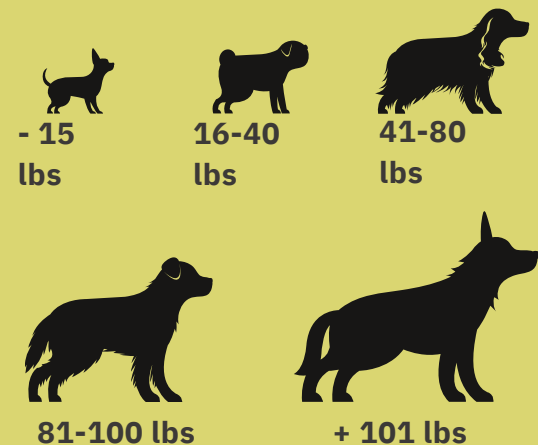

(318)797-5522

uvhvets.com

CANINE SIZING GUIDE

UNLEASHED HOURS

Monday - Friday: 7AM - 7PM
Saturday: 7AM - 4PM
Sunday: 9AM - 11AM and 4PM - 6PM